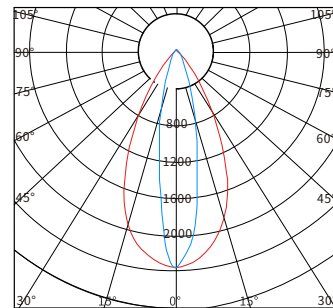

— CO/180 — C90/270

型号	产品类别	工作电压	产品功率	色温	发光角度	光源数量	控制方式	灯体材质	灯罩材质	防护等级
YH-T111012	投光灯	DC24V AC220V	15W	3000K 4000K RGB RGBW	15~60°	1pcs	开关常亮 外控DMX512	ADC12 压铸铝	超白 钢化 玻璃	IP66