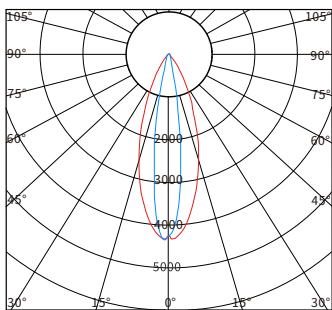

光效展示图

配光曲线图

— CO/180 — C90/270