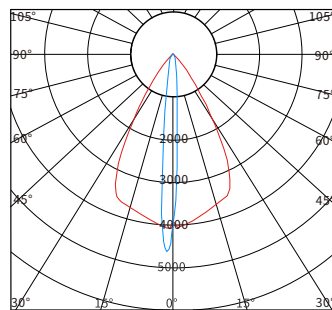

— CO/180 — C90/270