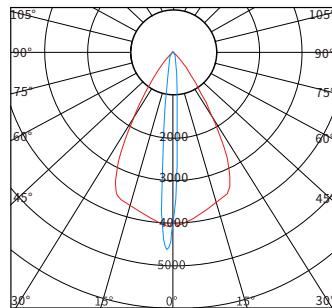

— CO/180 — C90/270