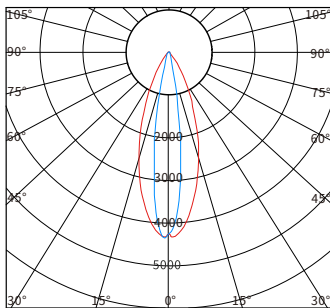

光效展示图

配光曲线图

— CO/180 — C90/270