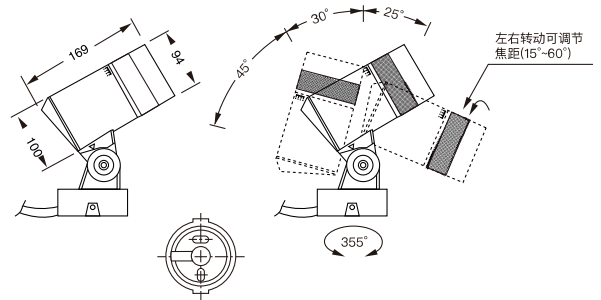

LED调焦景观投光灯

Adjustable Beam Angle Landscape Spot Light

YH-T111013
15~60°

DMX
512

IP66

PWM

RoHS

DALI

CE

1-10V

Triac

结构解析

灯体	ADC12高强度压铸铝灯体, 表面喷涂户外专用砂纹耐候进口粉体
透镜	PMMA光学透镜, 透光率高达90%
透光材质	超白4mm钢化玻璃
密封结构	结构防水或者无硫化胶体灌封防水
光源引擎	原装品牌进口光源, 可选欧司朗、科锐、飞利浦、首尔等
环境温度	-20°C~45°C
支架	高强度专用铝
电力线	耐腐蚀橡胶线2X1mm²、3X1mm²、2X1+3X0.5mm²
工作方式	开关常亮、DMX512、Triac、PWM、1-10V

物理尺寸图

光效展示图

配光曲线图

— CO/180 — C90/270

— CO/180 — C90/270

— CO/180 — C90/270

型号	产品类别	工作电压	产品功率	色温	发光角度	光源数量	控制方式	灯体材质	灯罩材质	防护等级
YH-T111013	投光灯	DC24V AC220V	25W	3000K 4000K RGB RGBW	15~60°	1pcs	开关常亮 外控DMX512	ADC12 压铸铝	超白 钢化 玻璃	IP66