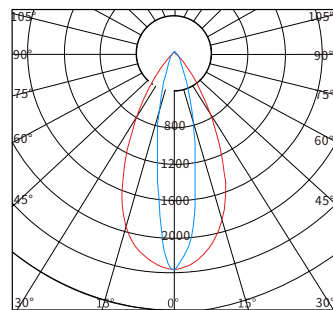

— CO/180 — C90/270

型号	产品类别	工作电压	产品功率	色温	发光角度	光源数量	控制方式	灯体材质	灯罩材质	防护等级
YH-T111011	投光灯	DC24V AC220V	8W	3000K 4000K RGB RGBW	15~60°	1pcs	开关常亮 外控DMX512	ADC12 压铸铝	超白 钢化 玻璃	IP66