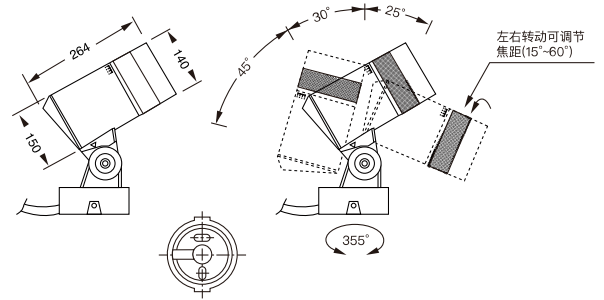

LED调焦景观投光灯

Adjustable Beam Angle Landscape Spot Light

YH-T111014
15~60°

DMX
512

IP66

PWM

RoHS

DALI

CE

1-10V

Triac

结构解析

灯体	ADC12高强度压铸铝灯体, 表面喷涂户外专用砂纹耐候进口粉体
透镜	PMMA光学透镜, 透光率高达90%
透光材质	超白4mm钢化玻璃
密封结构	结构防水或者无硫化胶体灌封防水
光源引擎	原装品牌进口光源, 可选欧司朗、科锐、飞利浦、首尔等
环境温度	-20°C~45°C
支架	高强度专用铝
电力线	耐腐蚀橡胶线2X1mm²、3X1mm²、2X1+3X0.5mm²
工作方式	开关常亮、DMX512、Triac、PWM、1-10V

物理尺寸图

光效展示图

配光曲线图

— CO/180 — C90/270

— CO/180 — C90/270

— CO/180 — C90/270

型号	产品类别	工作电压	产品功率	色温	发光角度	光源数量	控制方式	灯体材质	灯罩材质	防护等级
YH-T111014	投光灯	DC24V AC220V	45W	3000K 4000K RGB RGBW	15~60°	1pcs	开关常亮 外控DMX512	ADC12 压铸铝	超白 钢化 玻璃	IP66