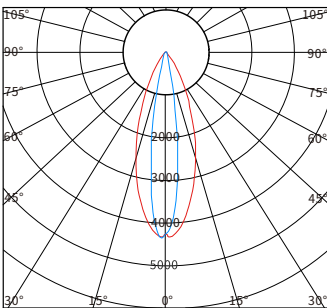

光效展示图

配光曲线图

— CO/180 — C90/270