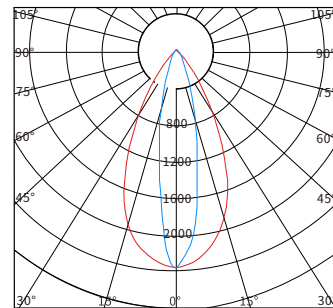

— CO/180 — C90/270

型号	产品类别	工作电压	产品功率	色温	发光角度	光源数量	控制方式	灯体材质	灯罩材质	防护等级
YH-T111013	投光灯	DC24V AC220V	25W	3000K 4000K RGB RGBW	15~60°	1pcs	开关常亮 外控DMX512	ADC12 压铸铝	超白 钢化 玻璃	IP66